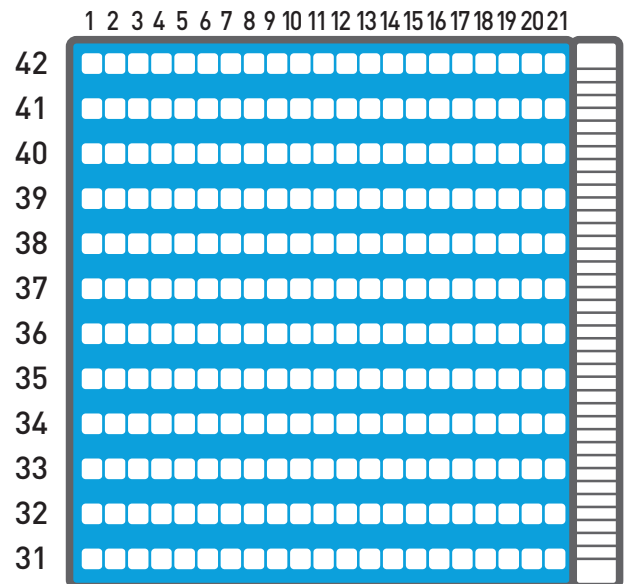

## SEATS

ROWS

### SECTION LEGEND

- ADA SEATS
- SEATS
- ▬ STAIRS
- TUNNEL