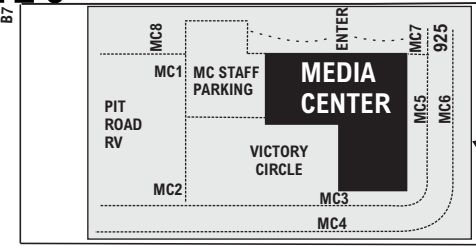

OVERNITE PARKING

GATE 1

GATE NUMBERS - QUICK REFERENCE

- 206s Argetsinger Grandstand
- 4As Ninety Area
- 400s FrontStretch Grandstand
- 500s Riesbeck Grandstand
- 813s McDonalds Family Grandstand
- 828s Turn 10 Village
- 832s Tiki Bar Compound
- 934s Pit Terrace Grandstand

County Rte. 16

GATE 2

GATE 3

1A

GATE 4A

GATE 4

GATE 5

GATE 6

GATE 7

Kuhl-Winner Way