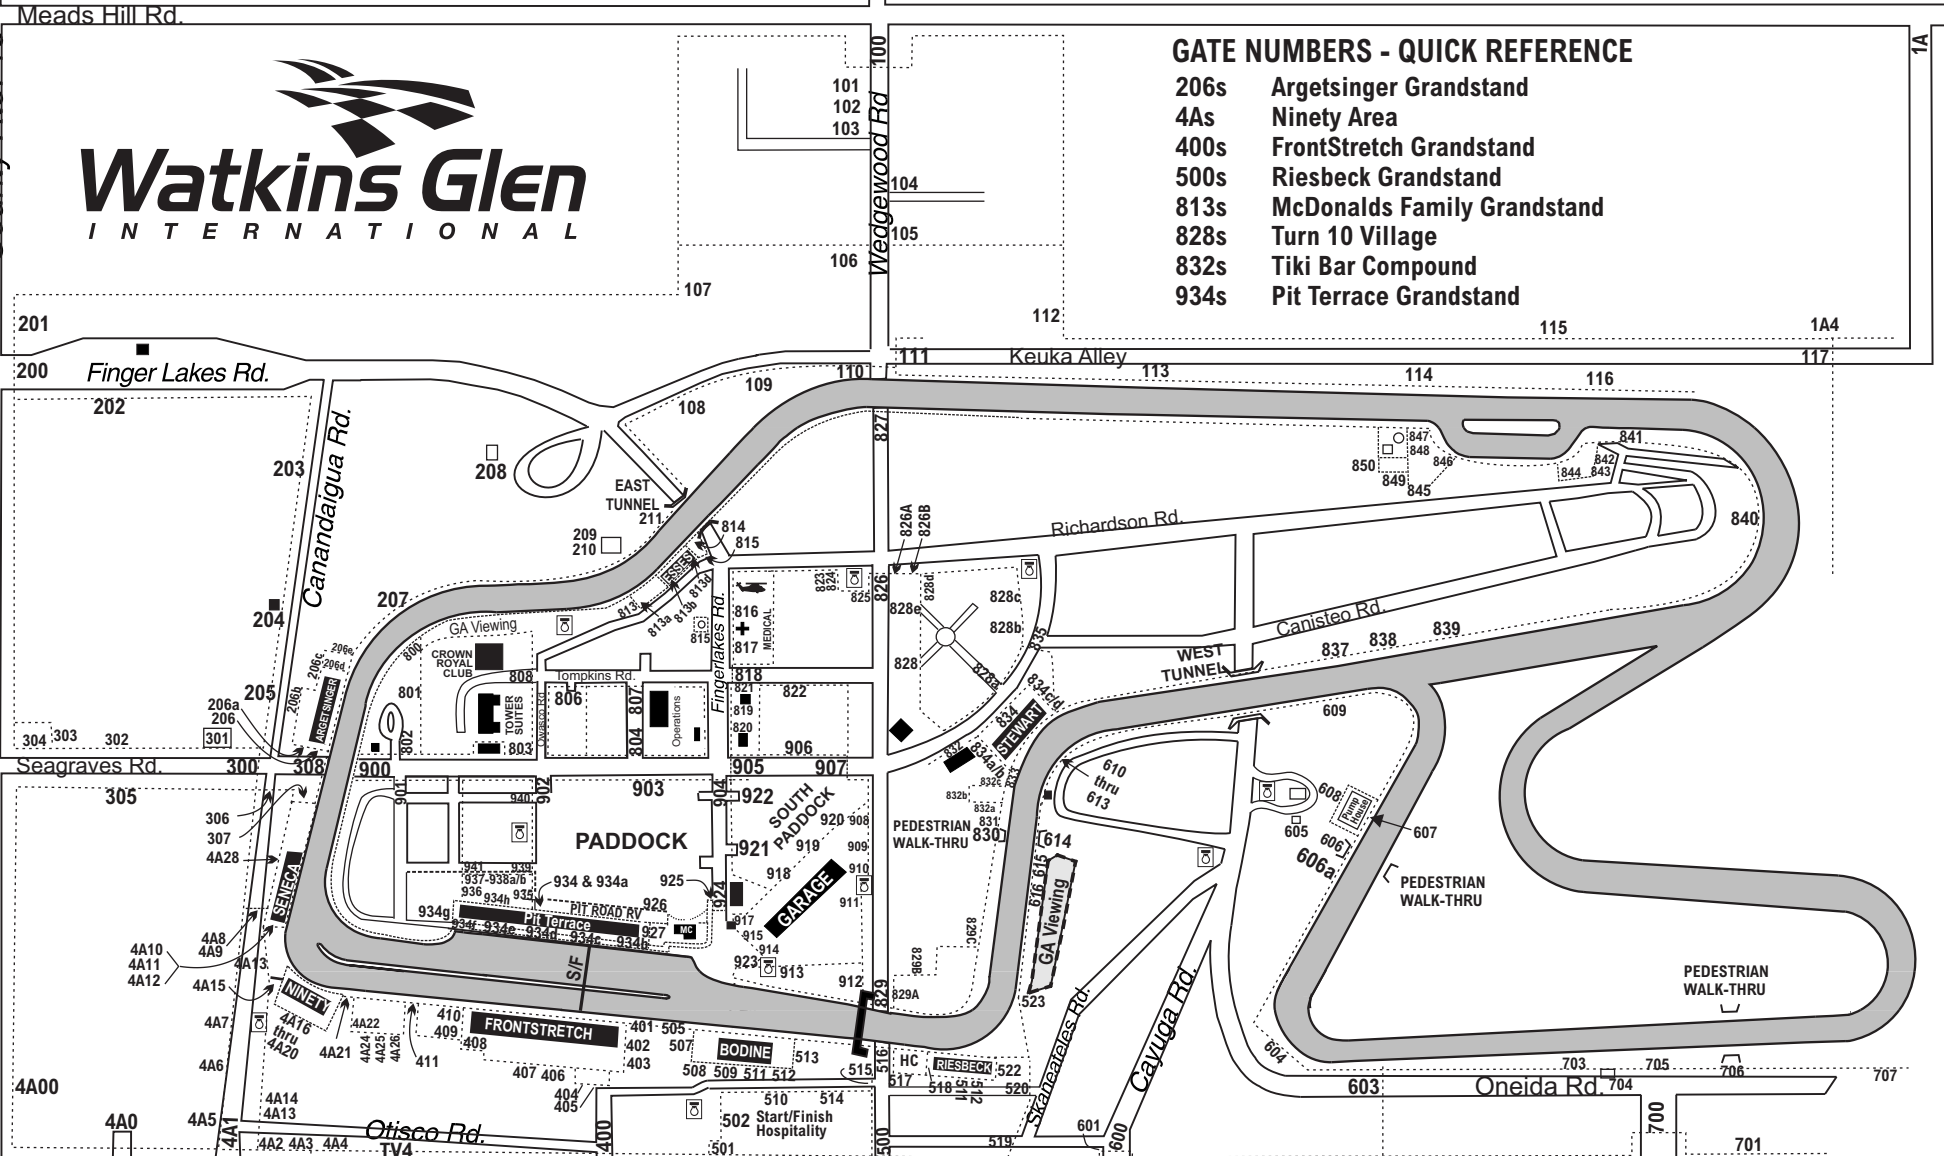

OVERNITE PARKING

GATE 1

GATE NUMBERS - QUICK REFERENCE

- 206s Argetsinger Grandstand
- 4As Ninety Area
- 400s FrontStretch Grandstand
- 500s Riesbeck Grandstand
- 813s McDonalds Family Grandstand
- 828s Turn 10 Village
- 832s Tiki Bar Compound
- 934s Pit Terrace Grandstand

County Rte. 16

GATE 2

GATE 3

1A

GATE 4A

GATE 4

GATE 5

GATE 6

GATE 7

Kuhl-Winner Way