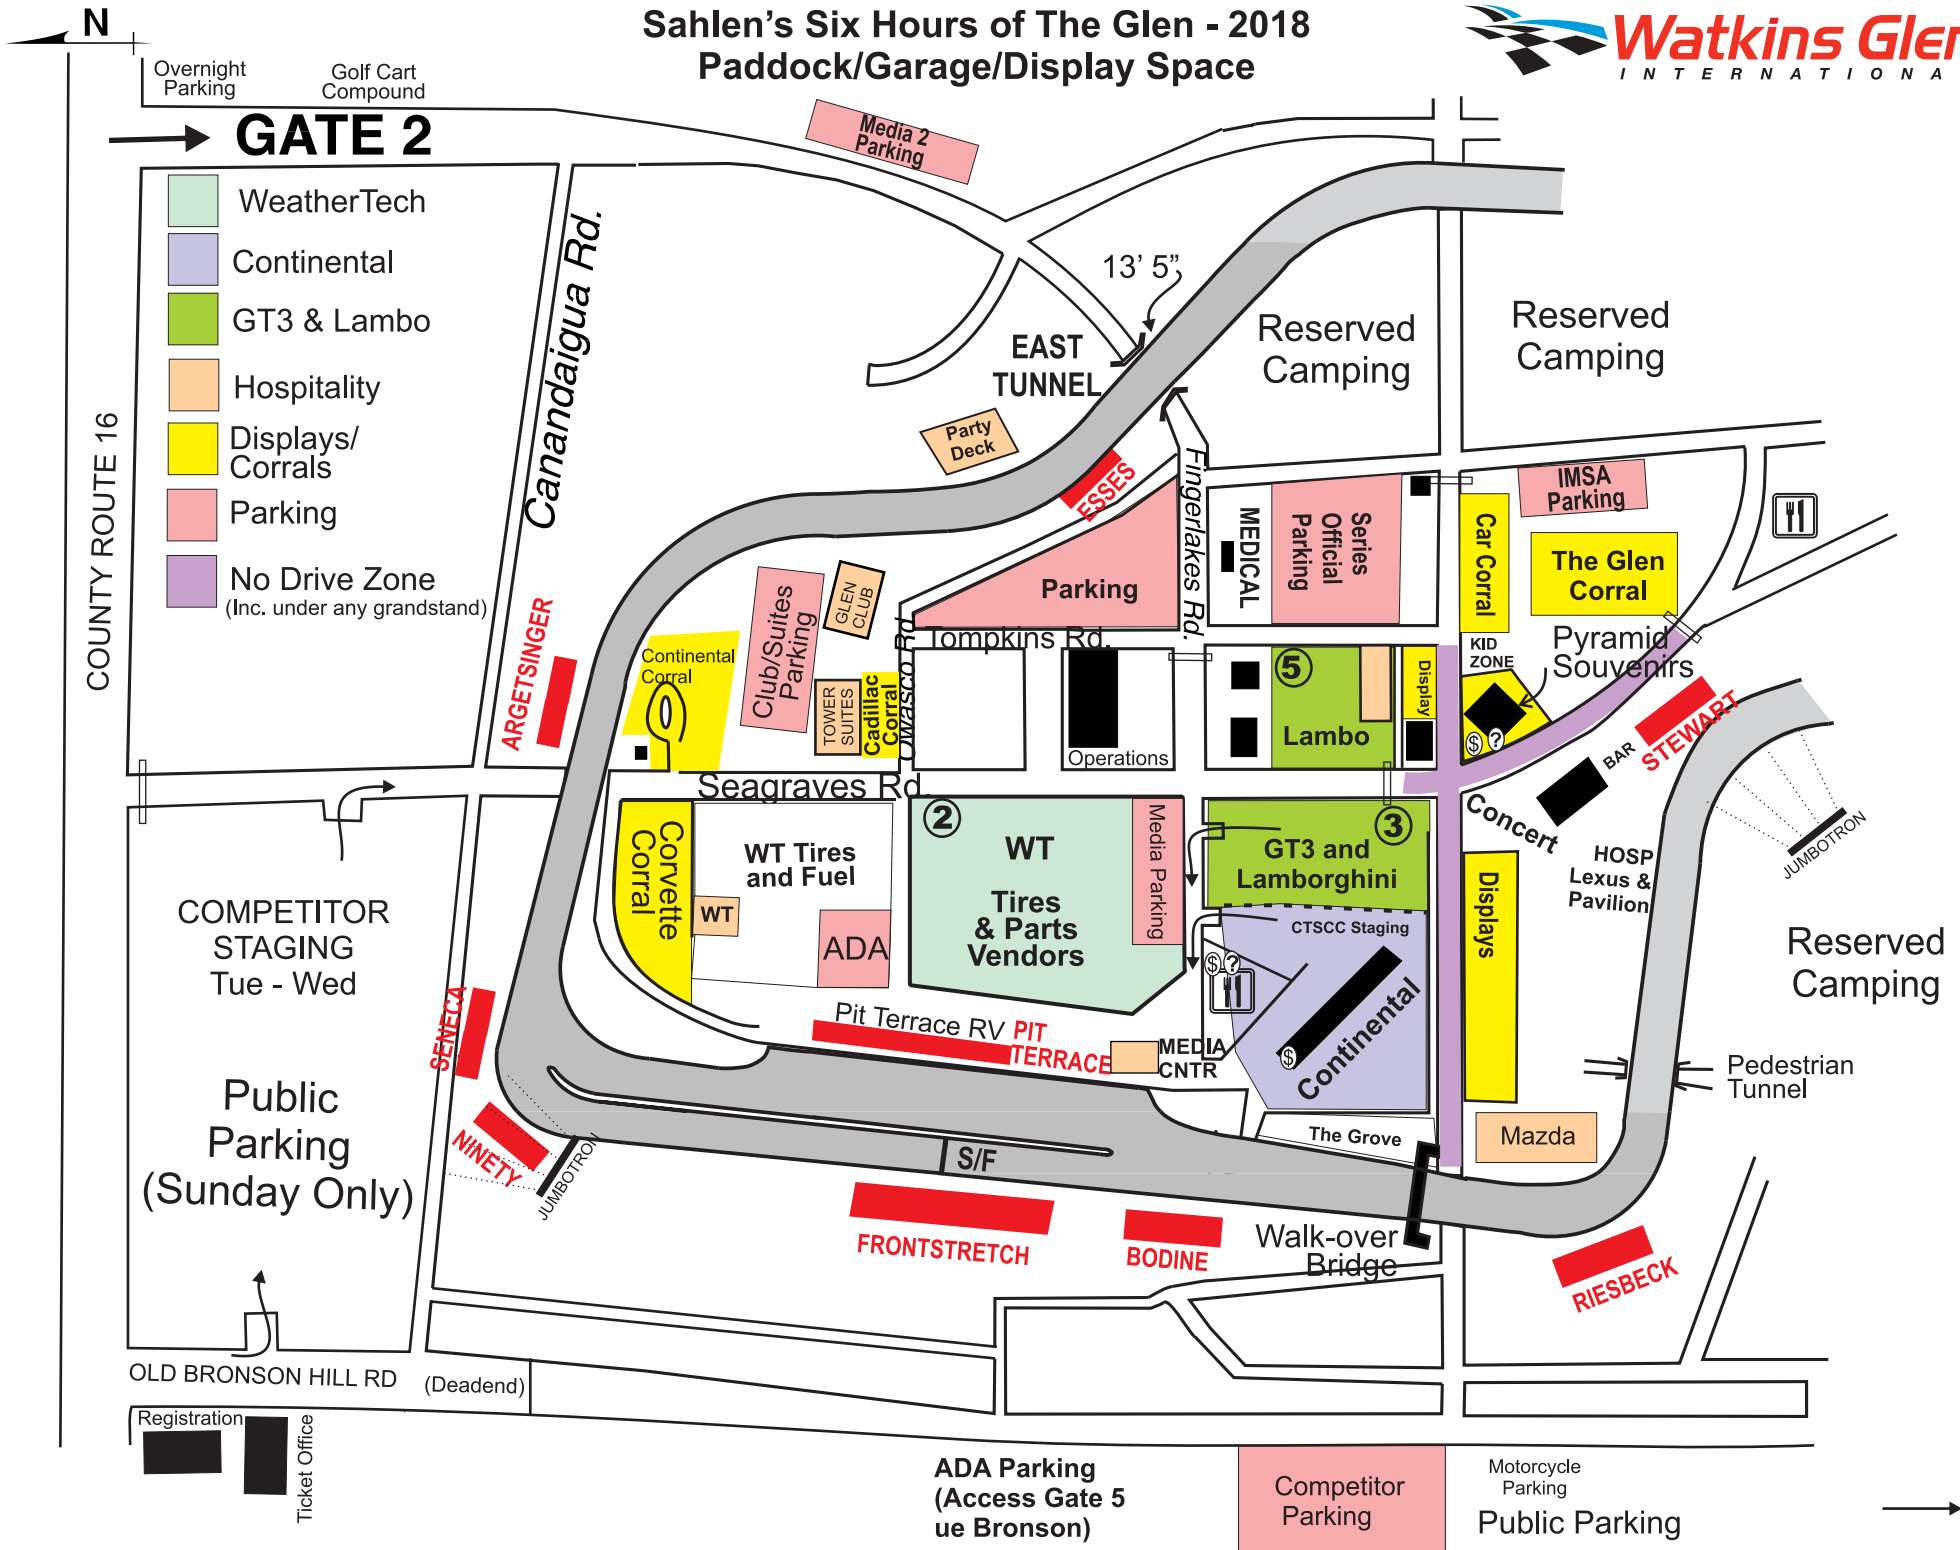

# Sahlen's Six Hours of The Glen - 2018 Paddock/Garage/Display Space

Overnight Parking Golf Cart Compound

Reserved Camping

Party Deck

ESSES

Fingerlakes Rd.

MEDICAL

Series Official Parking

Car Corral

The Glen Corral

Pyramid Souvenirs

KID ZONE

BAR STEWART

JUMBOTRON

Reserved Camping

COMPETITOR STAGING  
Tue - Wed

Public Parking  
(Sunday Only)

SENECA

Pit Terrace RV PIT TERRACE

MEDIA CNTR

The Grove

Mazda

Pedestrian Tunnel

FRONTSTRETCH

BODINE

Walk-over Bridge